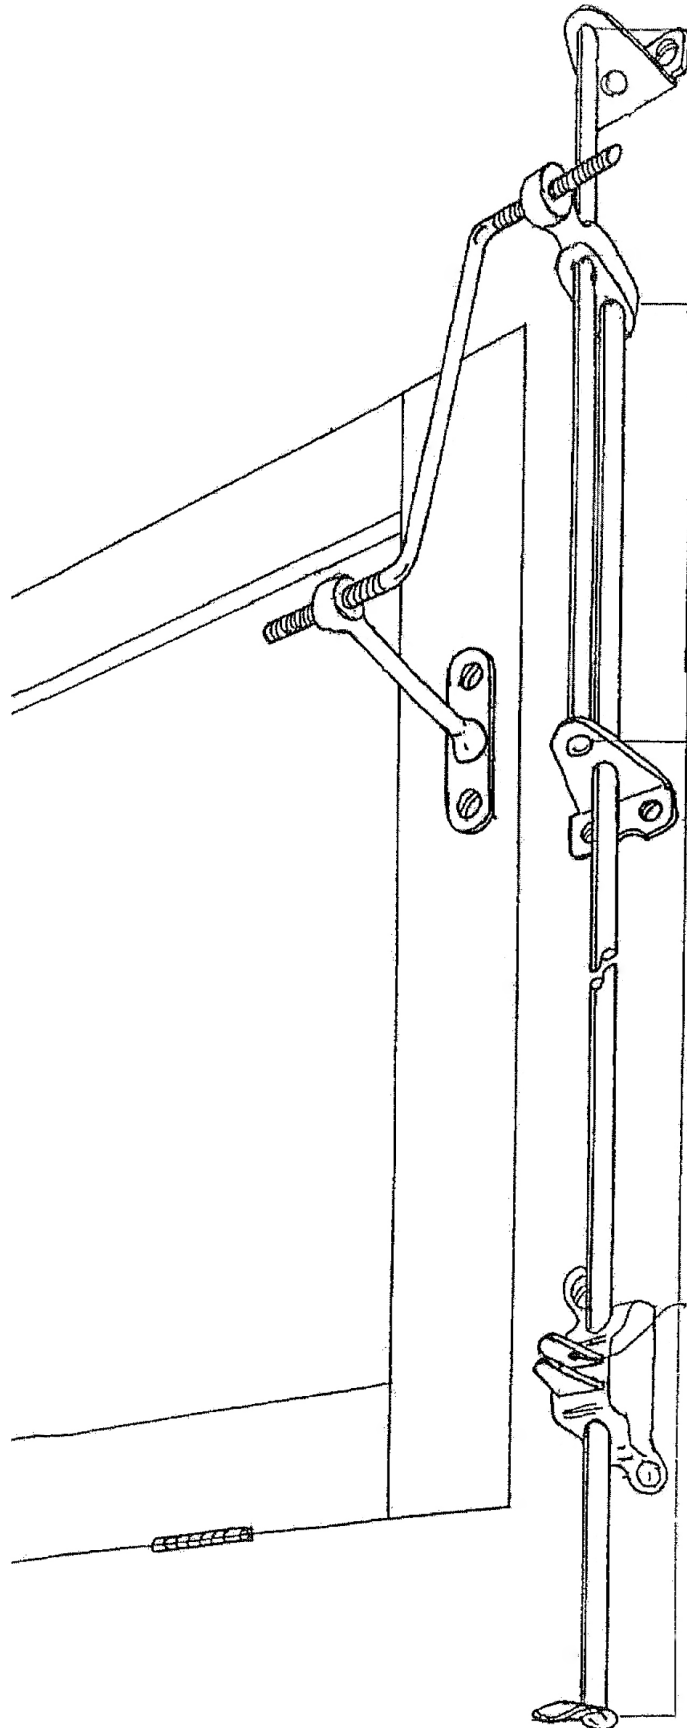

Brass Fanlight Adjuster

TRADCO

Right-hand position shown.
Reverse link EPillar for left-
hand assembly.

Squeeze tabs to slide
adjuster rod.