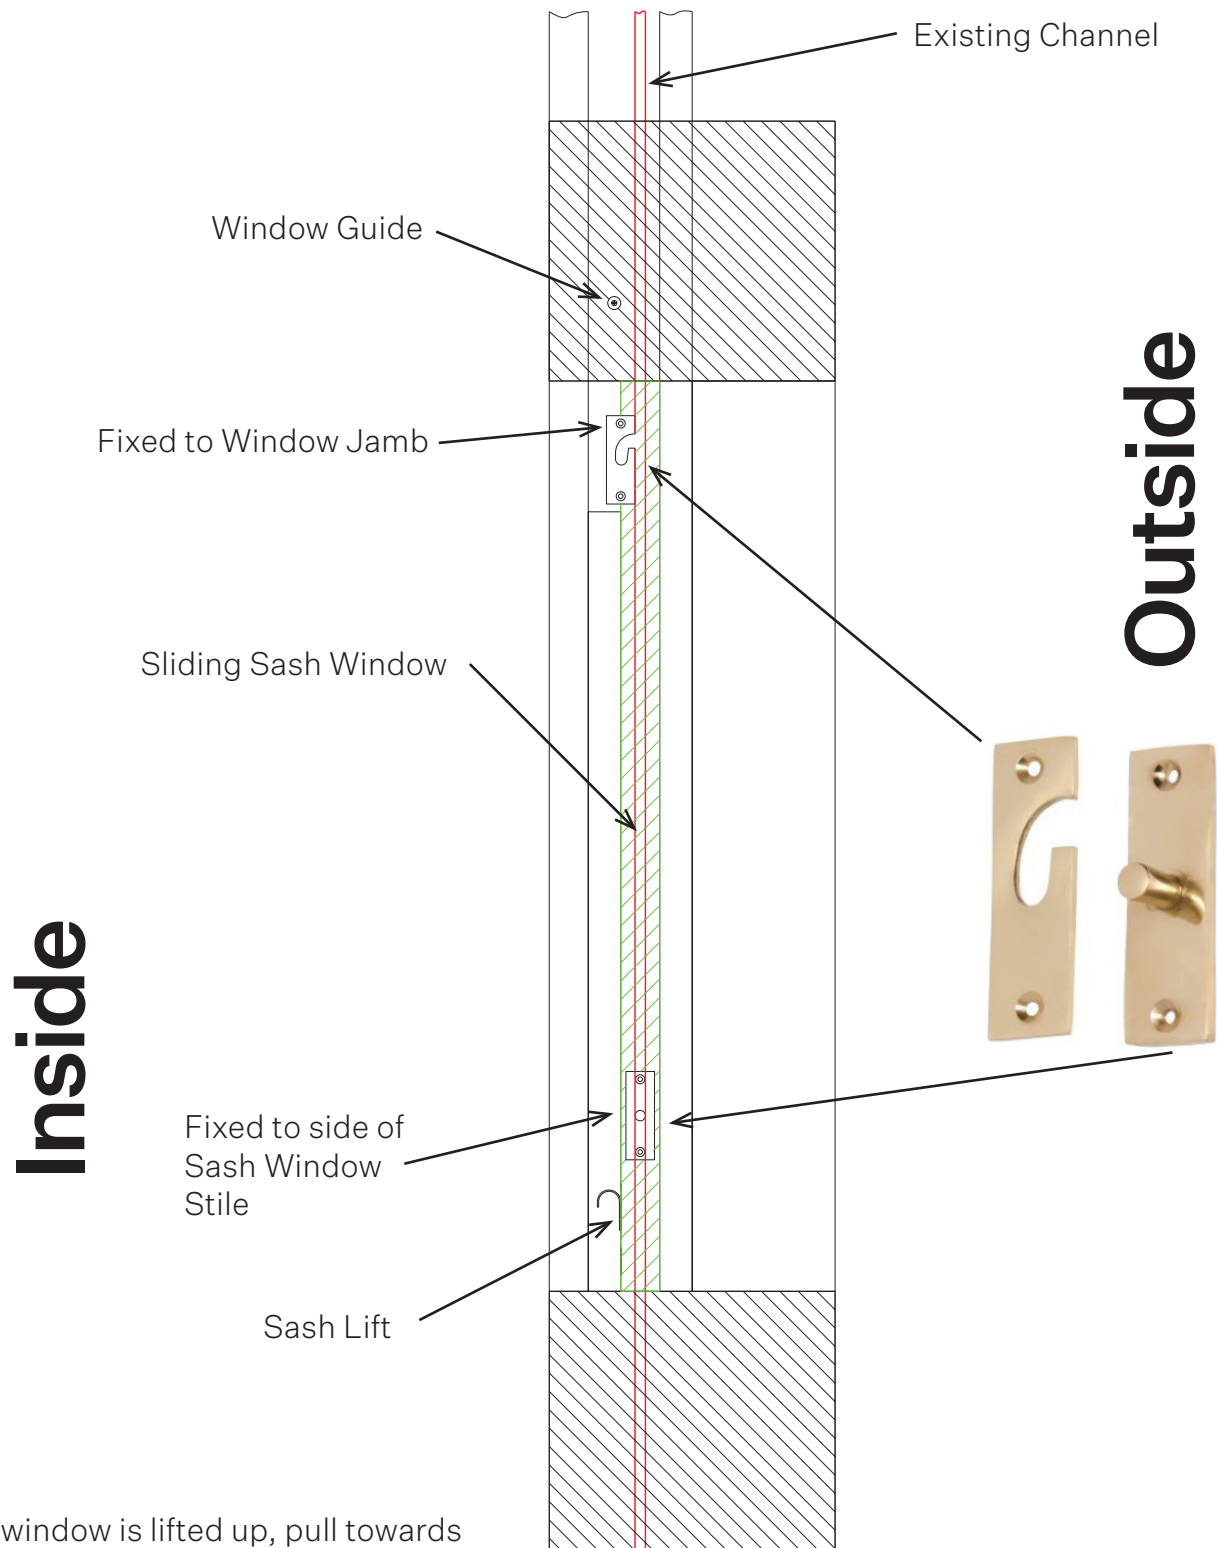

Install Guide for Fanlight Swivel onto a Sliding Sash Window frame

When window is lifted up, pull towards yourself and slot pin on window stile, into hook on window jamb.